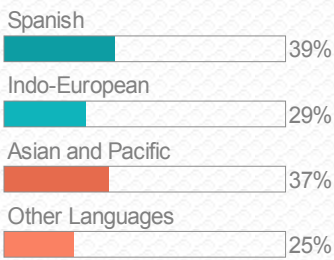

# ELL and Foreign Born in Solano County

## ENGLISH LANGUAGE LEARNERS (ELL)

ADULT SCHOOL ELL STUDENTS

490  
Fairfield-Suisun

483  
Vallejo

79  
Vacaville

### PERCENT WHO SPEAK ENGLISH LESS THAN "VERY WELL"