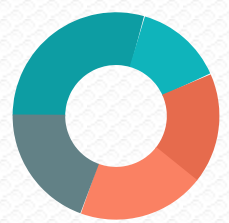

Annual Earnings