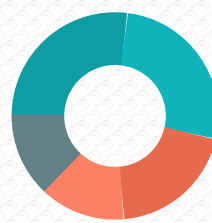

Top Employed Occupations