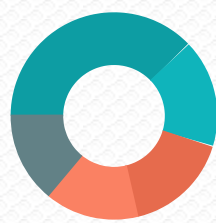

## FOREIGN BORN

DACA-eligible Population  
**4,000**  
(2017)

Unauthorized Immigrants  
**21,000**  
(16,000 from Mexico)

Poverty Rate  
**11.9%**  
(vs. 9.7% of total population)

Enrolled in Post-Secondary  
**56.6%**  
(vs. 27.5% of total population)

### Top Employed Industries

- Education/Healthcare
- Manufacturing
- Professional
- Retail
- Construction