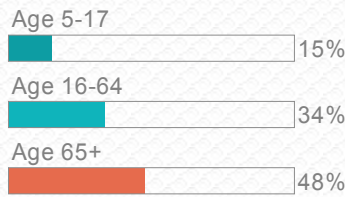

PERCENT WHO SPEAK ENGLISH LESS THAN "VERY WELL"