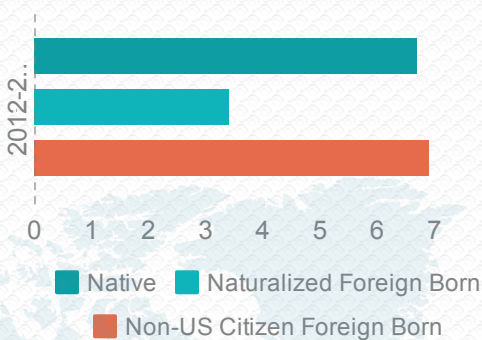

UNEMPLOYMENT RATE